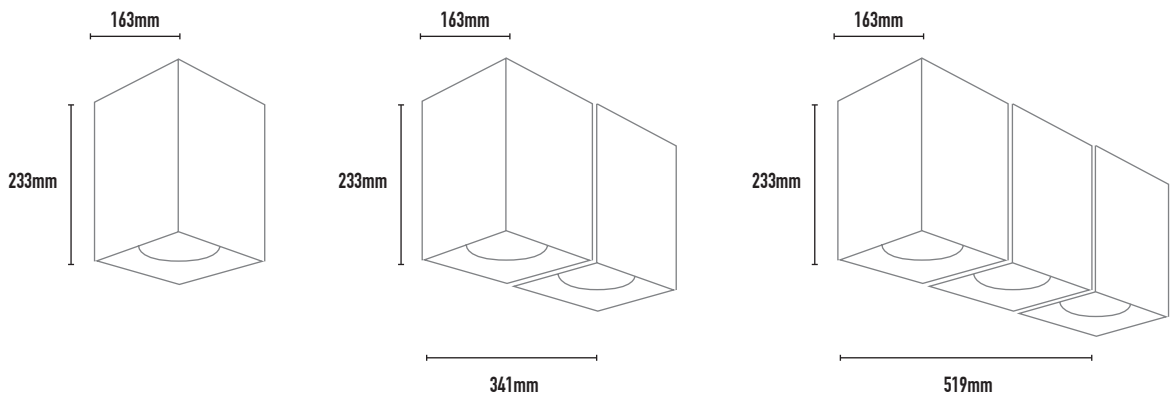

MONDO BLOK AR111

- FEATURES:**
- Australian designed & manufactured
 - Extruded aluminium, adjustable surface mount - 45° tilt 359° swivel
 - Includes integral electronic transformer
 - Anodising available for inner & outer
 - Ideal for residential, hospitality and commercial applications

- COLOURS:**
- Black -2
 - White -3
 - Silver -6
 - Custom -5

- ACCESSORIES:**
- Frosted glass 50mm (FG111)
 - Deco colour glass 50mm (DG111)

CODE	WATTAGE	LAMP TYPE	DIMENSIONS
MBC41	1 X 15W-50W	AR111 LED / HALOGEN	233mm x 163mm x 163mm
MBC42	2 X 15W-50W	AR111 LED / HALOGEN	233mm x 163mm x 341mm
MBC43	3 X 15W-50W	AR111 LED / HALOGEN	233mm x 163mm x 519mm