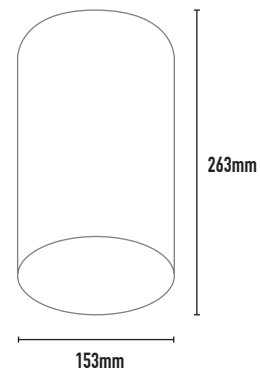

BEAMA MAXI AR111

- FEATURES:**
- Australian designed & manufactured
 - Large round surface mounted downlight
 - Die cast aluminium construction
 - Low voltage unit with integral electronic ballast
 - Adjustable 45° tilt 359° swivel
 - Photometric data available on request
 - Please note product shown is custom -5 (all white), standard fixture comes with black ring and black base
 - Ideal for residential, hospitality and commercial applications

- COLOURS:**
- | | | |
|--|--------|----|
|  | Black | -2 |
|  | White | -3 |
|  | Silver | -6 |
| | Custom | -5 |

- ACCESSORIES:**
- Frosted glass 50mm (FG111)
 - Deco colour glass 50mm (DG111)

CODE	WATTAGE	LAMP TYPE	DIMENSIONS
BMX	15W-50W	AR111 LED / HALOGEN	263mm x 153mm