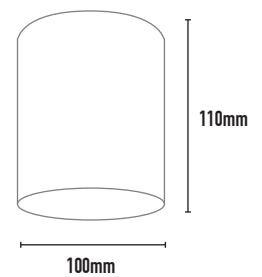

BEAMA SURFACE EYE BABY

- FEATURES:**
- Australian designed & manufactured
 - Surface mounted fixed open faced downlight in low profile format
 - Suitable for concrete slab mounting, solid or plasterboard ceilings 240V
 - Ideal for residential, hospitality and commercial applications

COLOURS:

	Black	-2
	White	-3
	Silver	-6
	Custom	-5

CODE	WATTAGE	LAMP TYPE	DIMENSIONS
BMB1	5-8W	PAR16 GU10 LED	110mm x 100mm diameter