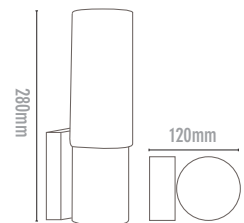

WWW.MASSONFORLIGHT.COM.AU

EMAIL: SALES@MASSONFORLIGHT.COM.AU

MASSON
FOR LIGHT