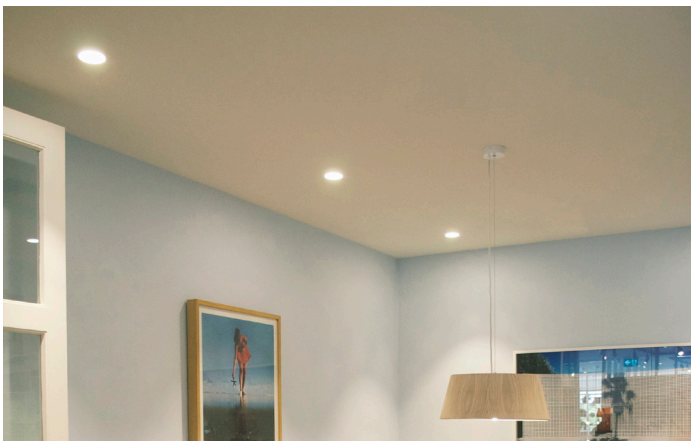

**MINIMAL MR16 LOW PROFILE**

- FEATURES:**
- Recessed downlight with minimal trim
  - Ultra low glare
  - Remote transformer
  - Low height for shallow ceiling recesses

- COLOURS:**
- Black -2
  - White -3
  - Silver -6
  - Custom -5

CODE	WATTAGE	LAMP TYPE	DIMENSIONS
MIN633	4W-50W	MR16 LED / ELV	90mm diameter x 86mm - 83mm diameter cut-out