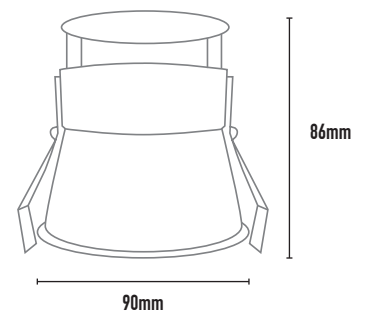

**MINIMAL MR16 LOW PROFILE**

- FEATURES:**
- Recessed downlight with minimal trim
  - Ultra low glare
  - Remote transformer
  - Low height for shallow ceiling recesses

- COLOURS:**
- Black -2
  - White -3
  - Silver -6
  - Custom -5

CODE	WATTAGE	LAMP TYPE	DIMENSIONS
MIN633	4W-50W	MR16 LED / ELV	90mm diameter x 86mm - 83mm diameter cut-out