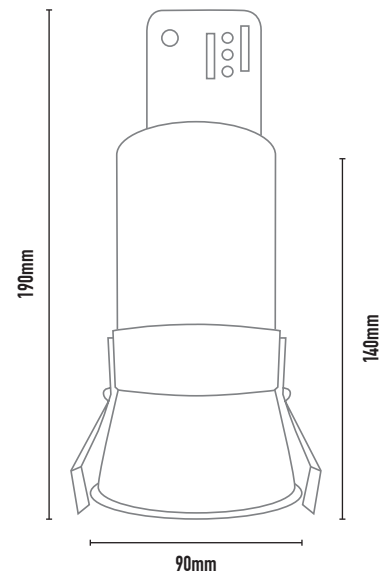

MINIMAL GU10

- FEATURES:**
- Recessed downlight with minimal trim
 - Ultra low glare
 - Integral fire hood
 - Multiple lamp options
 - Remote transformer/ballast required
 - 12V MR16 / COB versions also available

COLOURS:

| | | |
|--|--------|----|
|  | Black | -2 |
|  | White | -3 |
|  | Silver | -6 |
| | Custom | -5 |

| CODE | WATTAGE | LAMP TYPE | DIMENSIONS |
|------|---------|----------------------|---|
| MIN1 | 4W-6.5W | GU10 PAR16 LED SHORT | 90mm diameter x 190mm - 83mm diameter cut-out |
| MIN2 | 6W-9W | GU10 LED LONG | 90mm diameter x 190mm - 83mm diameter cut-out |