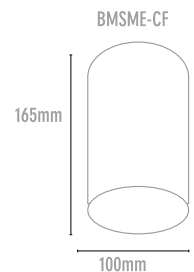

## WATTAGE

3-35W MAX

## DIMENSIONS

165mm x 100mm

[WWW.MASSONFORLIGHT.COM.AU](http://WWW.MASSONFORLIGHT.COM.AU)

EMAIL: [SALES@MASSONFORLIGHT.COM.AU](mailto:SALES@MASSONFORLIGHT.COM.AU)

**MASSON**  
FOR LIGHT