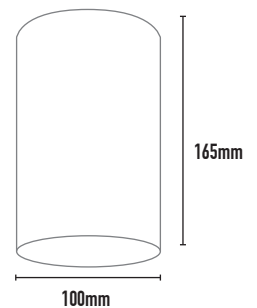

## BEAMA SURFACE EYE

- FEATURES:**
- Australian designed & manufactured
  - Surface mounted fixed open faced downlight
  - Suitable for concrete slab mounting, solid or plasterboard ceilings 240V
  - Ideal for residential, hospitality and commercial applications

**COLOURS:**

	Black	-2
	White	-3
	Silver	-6
	Custom	-5

CODE	WATTAGE	LAMP TYPE	DIMENSIONS
BME1	5-8W	PAR16 GU10 LED	165mm x 100mm diameter