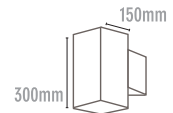

COLOURS :

■	BLACK	-2
□	WHITE	-3
■	SILVER	-6

EXTERIOR WALLLIGHTS

CODE

MBWM35
MBWM70

WATTAGE

1 X 35W
1 X 70W

LAMP TYPE

CDMT G12
CDMT G12

DIMENSIONS

300mm x 150mm x 150mm
300mm x 150mm x 150mm

WWW.MASSONFORLIGHT.COM.AU

EMAIL: SALES@MASSONFORLIGHT.COM.AU

MASSON
FOR LIGHT