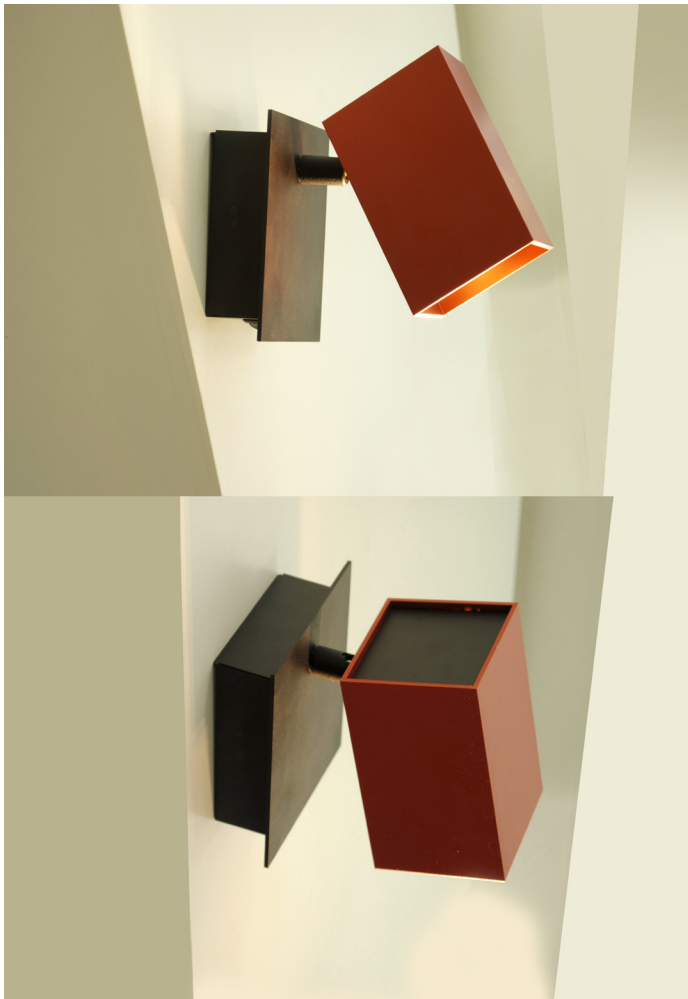

MONDO READER

- FEATURES :
- Australian designed & manufactured
 - Extruded aluminium body
 - Adjustable 90° vertical, 70° horizontal
 - Cool touch LED/CFL standard
 - Anodising available for inner and outer
 - Ideal for residential, restaurants, bars and hotel spaces

COLOURS :

■	BLACK	-2
□	WHITE	-3
■	SILVER	-6
□	CUSTOM	-5

CODE
MBRGU10-SW

WATTAGE
7W-11W

LAMP TYPE
LED / CFL / GU10

DIMENSIONS
155mm x 120mm x 120mm