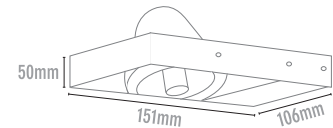

CODE
MS111

WATTAGE
10W-100W

LAMP TYPE
AR111 LED / HALOGEN

DIMENSIONS
151mm x 106mm x 50mm