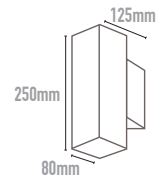

LAMP TYPE

GU10 240V LED / HALOGEN

GU10 240V LED / HALOGEN

DIMENSIONS

250mm x 80mm x 125mm

250mm x 80mm x 125mm

WWW.MASSONFORLIGHT.COM.AU

EMAIL: SALES@MASSONFORLIGHT.COM.AU