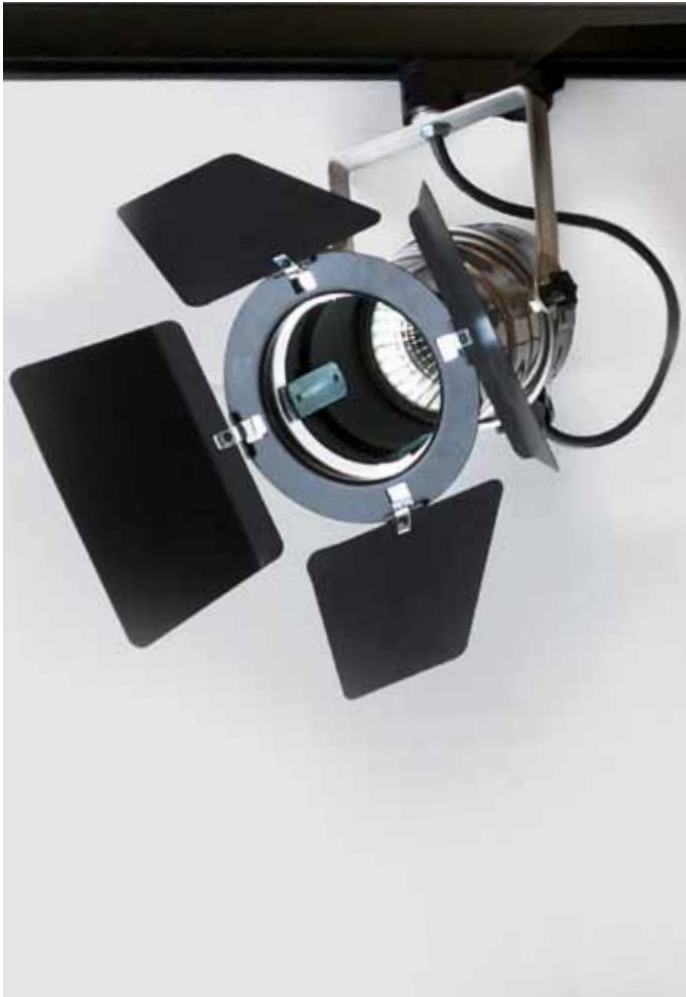

# POWERCAN

- FEATURES :
- Available in two standard sizes, other sizes available on special order
  - MH versions include integral ballast
  - Mounting: ceiling plate (CP1), hook clamp (HC), 1C track adaptor (GB67), 3C track adaptor (3C), fixed point mount (FX)
  - Barndoors (BD), Colour filter (CF), Colour filter holder (CFH)
  - Lighting for retail, gallery & entertainment

- COLOURS :
- CHROME -1
  - BLACK -2