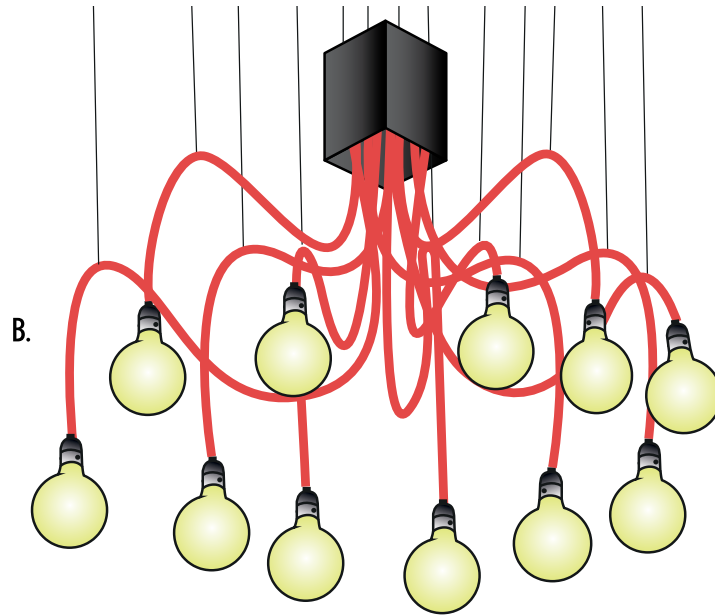

FLEX COLOUR OPTIONS

BLACK -BL
CLEAR -C
RED -RD
BLACK/WHITE -BW
WHITE -WH

MOUNTING OPTIONS

COLOURS: BLACK -2, WHITE -3, SILVER -6

PENDANTS / WALLLIGHTS

* INSTALLATION
SUGGESTIONS FOR
CHICHI PENDANTS.
CONTACT MASSON
FOR LIGHT TO
CUSTOMISE.

CHI CHI WALLLIGHTS

- FEATURES :
- Australian designed & manufactured
 - Available as an uplight CHICHI-IDEA and as a wall downlight CHICHI-DRIPP
 - Flex colour options for CHICHI-DRIPP: red (standard), black, clear, black/white
 - Ideal for applications such as restaurants, retail / residential & hotel spaces