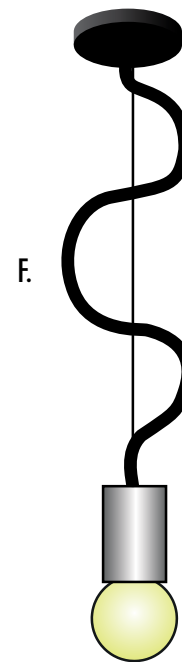

CHI CHI PENDANTS

- FEATURES :
- Individual pendant suspension
 - Available in various lengths with E27 lamp holder suitable for a variety of 240V lamps
 - Optional light sources to 60w: INCANDESCENT, LED, HALOGEN, COMPACT FLOURESCENT
 - Variety of mounting options

CODE

CHICHI2
CHICHI3
CHICHI4
CHICHI6
CHICHI MULTI

WATTAGE

UP TO 60W

LAMP TYPE

E27 240V

FLEX LENGTHS

2000mm FLEX
3000mm FLEX
4000mm FLEX
CUSTOM LENGTH
CUSTOM LENGTH & MULTI HEAD

FLEX COLOUR OPTIONS

BLACK -BL
CLEAR -C
RED -RD
BLACK/WHITE -BW
WHITE -WH

MOUNTING OPTIONS

COLOURS: BLACK -2, WHITE -3, SILVER -6

PENDANTS / WALLLIGHTS

* INSTALLATION
SUGGESTIONS FOR
CHICHI PENDANTS.
CONTACT MASSON
FOR LIGHT TO
CUSTOMISE.

CHI CHI WALLLIGHTS

- FEATURES :
- Australian designed & manufactured
 - Available as an uplight CHICHI-IDEA and as a wall downlight CHICHI-DRIPP
 - Flex colour options for CHICHI-DRIPP: red (standard), black, clear, black/white
 - Ideal for applications such as restaurants, retail / residential & hotel spaces