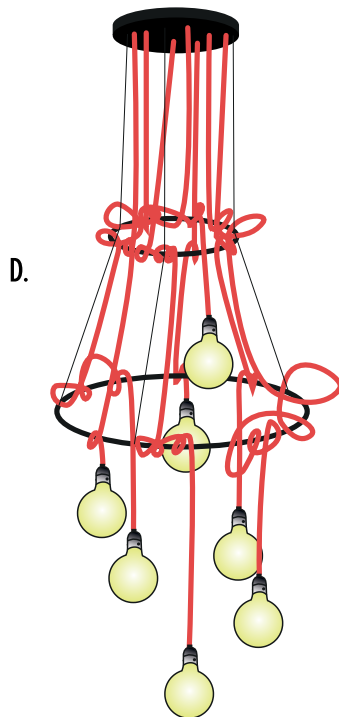

CHI CHI PENDANTS

- FEATURES :
- Individual pendant suspension
 - Available in various lengths with E27 lamp holder suitable for a variety of 240V lamps
 - Optional light sources to 60w: INCANDESCENT, LED, HALOGEN, COMPACT FLOURESCENT
 - Variety of mounting options

CODE

CHICHI2
CHICHI3
CHICHI4
CHICHI6
CHICHI MULTI

WATTAGE

UP TO 60W

LAMP TYPE

E27 240V

FLEX LENGTHS

2000mm FLEX
3000mm FLEX
4000mm FLEX
CUSTOM LENGTH
CUSTOM LENGTH & MULTI HEAD

FLEX COLOUR OPTIONS

BLACK -BL
CLEAR -C
RED -RD
BLACK/WHITE -BW
WHITE -WH

MOUNTING OPTIONS

COLOURS: BLACK -2, WHITE -3, SILVER -6

PENDANTS / WALLLIGHTS

* INSTALLATION
SUGGESTIONS FOR
CHICHI PENDANTS.
CONTACT MASSON
FOR LIGHT TO
CUSTOMISE.

DIMENSIONS

220mm x 135mm
430mm x 135mm