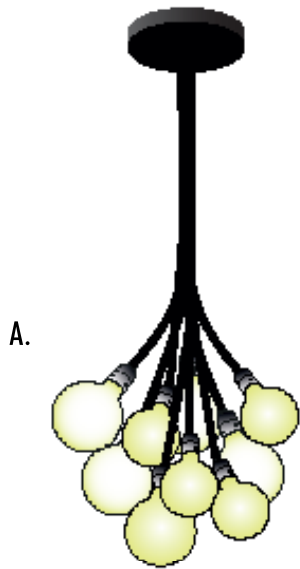

CHI CHI PENDANTS

- FEATURES :
- Individual pendant suspension
 - Available in various lengths with E27 lamp holder suitable for a variety of 240V lamps
 - Optional light sources to 60w: INCANDESCENT, LED, HALOGEN, COMPACT FLOURESCENT
 - Variety of mounting options

CODE

CHICHI2
CHICHI3
CHICHI4
CHICHI6
CHICHI MULTI

WATTAGE

UP TO 60W

LAMP TYPE

E27 240V

FLEX LENGTHS

2000mm FLEX
3000mm FLEX
4000mm FLEX
CUSTOM LENGTH
CUSTOM LENGTH & MULTI HEAD

FLEX COLOUR OPTIONS

BLACK -BL
CLEAR -C
RED -RD
BLACK/WHITE -BW
WHITE -WH

MOUNTING OPTIONS

COLOURS: BLACK -2, WHITE -3, SILVER -6

PENDANTS / WALLLIGHTS

* INSTALLATION
SUGGESTIONS FOR
CHICHI PENDANTS.
CONTACT MASSON
FOR LIGHT TO
CUSTOMISE.

CHI CHI WALLLIGHTS

- FEATURES :
- Australian designed & manufactured
 - Available as an uplight CHICHI-IDEA and as a wall downlight CHICHI-DRIPP
 - Flex colour options for CHICHI-DRIPP: red (standard), black, clear, black/white
 - Ideal for applications such as restaurants, retail / residential & hotel spaces