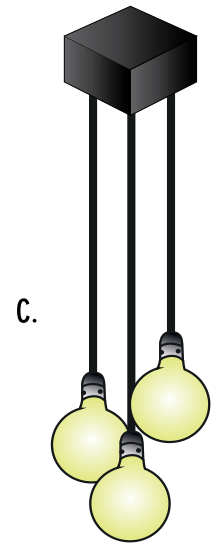

CHI CHI PENDANTS

- FEATURES :
- Individual pendant suspension
 - Available in various lengths with E27 lamp holder suitable for a variety of 240V lamps
 - Optional light sources to 60w: INCANDESCENT, LED, HALOGEN, COMPACT FLOURESCENT
 - Variety of mounting options

CODE

CHICHI2
CHICHI3
CHICHI4
CHICHI6
CHICHI MULTI

WATTAGE

UP TO 60W

LAMP TYPE

E27 240V

FLEX LENGTHS

2000mm FLEX
3000mm FLEX
4000mm FLEX
CUSTOM LENGTH
CUSTOM LENGTH & MULTI HEAD

FLEX COLOUR OPTIONS

BLACK -BL
CLEAR -C
RED -RD
BLACK/WHITE -BW
WHITE -WH

MOUNTING OPTIONS

COLOURS: BLACK -2, WHITE -3, SILVER -6

PENDANTS / WALLLIGHTS

* INSTALLATION
SUGGESTIONS FOR
CHICHI PENDANTS.
CONTACT MASSON
FOR LIGHT TO
CUSTOMISE.

CHI CHI WALLLIGHTS

- FEATURES :
- Australian designed & manufactured
 - Available as an uplight CHICHI-IDEA and as a wall downlight CHICHI-DRIPP
 - Flex colour options for CHICHI-DRIPP: red (standard), black, clear, black/white
 - Ideal for applications such as restaurants, retail / residential & hotel spaces