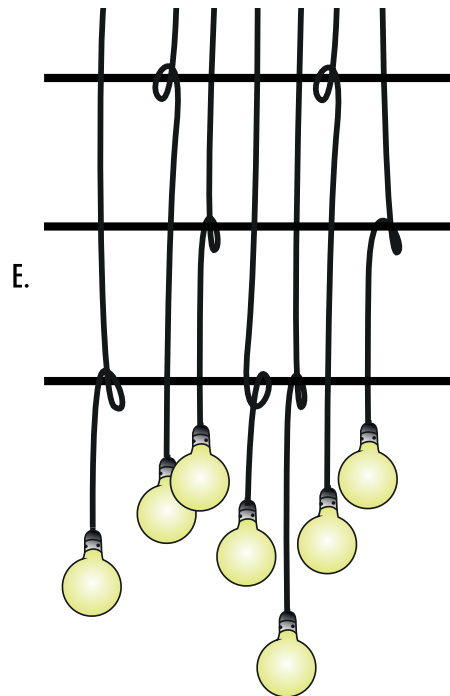

CODE

CHICHI2
CHICHI3
CHICHI4
CHICHI6
CHICHI MULTI

WATTAGE

UP TO 60W

LAMP TYPE

E27 240V

FLEX LENGTHS

2000mm FLEX
3000mm FLEX
4000mm FLEX
CUSTOM LENGTH
CUSTOM LENGTH & MULTI HEAD

FLEX COLOUR OPTIONS

BLACK -BL
CLEAR -C
RED -RD
BLACK/WHITE -BW
WHITE -WH

MOUNTING OPTIONS

COLOURS: BLACK -2, WHITE -3, SILVER -6

PENDANTS / WALLLIGHTS

* INSTALLATION
SUGGESTIONS FOR
CHICHI PENDANTS.
CONTACT MASSON
FOR LIGHT TO
CUSTOMISE.

CHI CHI WALLLIGHTS

- FEATURES :
- Australian designed & manufactured
 - Available as an uplight CHICHI-IDEA and as a wall downlight CHICHI-DRIPP
 - Flex colour options for CHICHI-DRIPP: red (standard), black, clear, black/white
 - Ideal for applications such as restaurants, retail / residential & hotel spaces

DIMENSIONS

220mm x 135mm
430mm x 135mm