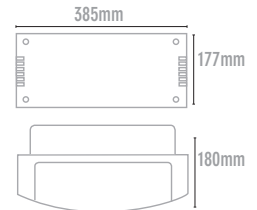

DIMENSIONS

385mm x 177mm x 180mm
385mm x 177mm x 180mm
385mm x 177mm x 180mm