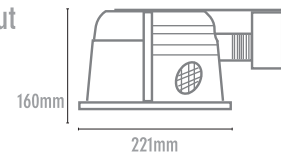

DIMENSIONS

221mm x 160mm- 205mm cutout

221mm x 160mm- 205mm cutout