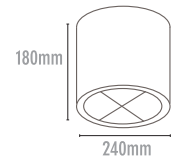

DIMENSIONS

180mm x 240mm
180mm x 240mm
180mm x 240mm
180mm x 240mm
180mm x 240mm

WWW.MASSONFORLIGHT.COM.AU

EMAIL: SALES@MASSONFORLIGHT.COM.AU

MASSON
FOR LIGHT