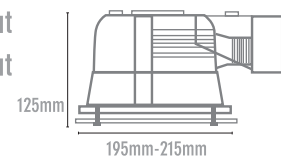

COLOURS : WHITE -3

- WIRING :**
- Low Loss Ballast (LLEC)
 - Fused Terminal Block (FTB)
 - Blocking Inductor (BI)
 - Dimmable Ballast (ELD)

DOWNLIGHTS 240V

CODE

CG213FO
CG218FO
CG226FO

WATTAGE

2 X 13W
2 X 18W
2 X 26W

LAMP TYPE

PLC
PLC
PLC

DIMENSIONS

195mm x 125mm- 165mm cutout
215mm x 125mm- 185mm cutout
215mm x 125mm- 185mm cutout

WWW.MASSONFORLIGHT.COM.AU

EMAIL: SALES@MASSONFORLIGHT.COM.AU

MASSON
FOR LIGHT