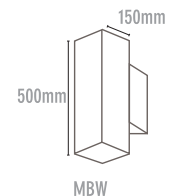

COLOURS :

■	BLACK	-2
□	WHITE	-3
■	SILVER	-6

EXTERIOR WALLLIGHTS

CODE

MBW235
MBW242
MBW270

WATTAGE

2 X 35W
2 X 42W
2 X 70W

LAMP TYPE

CDMT G12
T/E ELECT.
CDMT G12

DIMENSIONS

500mm x 150mm x 150mm
500mm x 150mm x 150mm
500mm x 150mm x 150mm

WWW.MASSONFORLIGHT.COM.AU

EMAIL: SALES@MASSONFORLIGHT.COM.AU

MASSON
FOR LIGHT