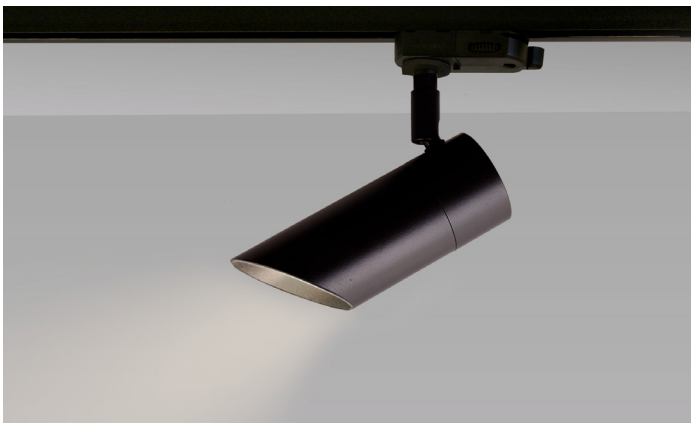

TULLYSPOT 240V GU10

- FEATURES:**
- Australian designed & manufactured
 - Compact 240v interior spotlight
 - Adjustable 90o tilt, 359o swivel
 - Low glare, easy lamp change
 - Suitable for mains track 1C or 3C or with a variety of surface mounted options
 - Ideal for residential, hospitality and commercial applications
 - 12V option available on request

- COLOURS:**
- Black -2
 - White -3
 - Silver -6
 - Custom -5

- ACCESSORIES:**
- Deco glass filter holder (CHL)
 - Frosted glass 30mm (FG)
 - Deco colour glass 50mm (DG)
 - Lamp droppers: 100mm-1500mm (LD)
 - AL 20 HoneyComb filter
 - TULX mited / snoot 140mm up/down

- MOUNTING OPTIONS:**
- Additional mounting options available
 - See Mounting Options spec sheet for more information

CODE	WATTAGE	LUMENS	LAMP TYPE	DIMENSIONS
TUL10	5W - 10W	380 - 500lm	PAR16 GU10 LED	95mm length x 54mm diameter
TUL11	5W - 10W	380 - 500lm	PAR16 GU10 LED	110mm length x 54mm diameter
TUL12	5W - 10W	380 - 500lm	PAR16 GU10 LED	120mm length x 54mm diameter