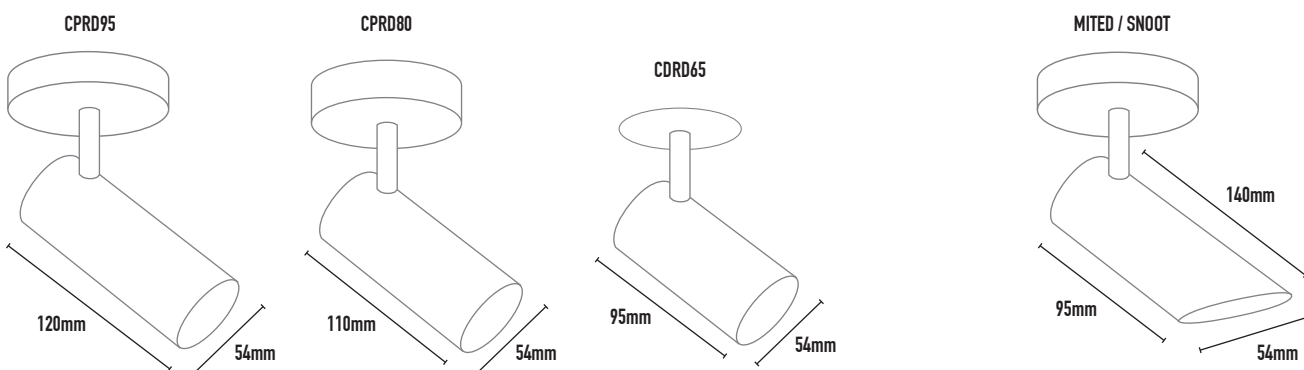

TULLYSPOT 240V GU10

- FEATURES:**
- Australian designed & manufactured
 - Compact 240v interior spotlight
 - Adjustable 90o tilt, 359o swivel
 - Low glare, easy lamp change
 - Suitable for mains track 1C or 3C or with a variety of surface mounted options
 - Ideal for residential, hospitality and commercial applications
 - 12V option available on request

- COLOURS:**
- Black -2
 - White -3
 - Silver -6
 - Custom -5

- ACCESSORIES:**
- Deco glass filter holder (CHL)
 - Frosted glass 30mm (FG)
 - Deco colour glass 50mm (DG)
 - Lamp droppers: 100mm-1500mm (LD)
 - AL 20 HoneyComb filter
 - TULX mited / snoot 140mm up/down

- MOUNTING OPTIONS:**
- Additional mounting options available
 - See Mounting Options spec sheet for more information

CODE	WATTAGE	LUMENS	LAMP TYPE	DIMENSIONS
TUL10	5W - 10W	380 - 500lm	PAR16 GU10 LED	95mm length x 54mm diameter
TUL11	5W - 10W	380 - 500lm	PAR16 GU10 LED	110mm length x 54mm diameter
TUL12	5W - 10W	380 - 500lm	PAR16 GU10 LED	120mm length x 54mm diameter