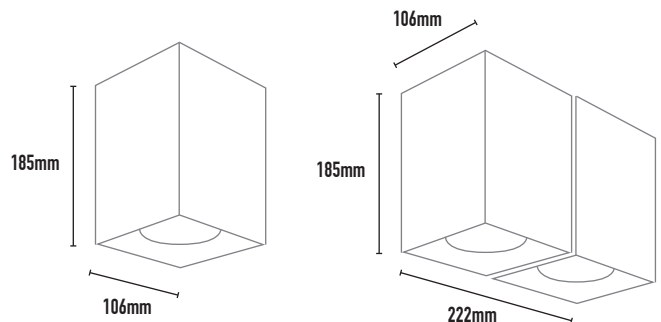

# MONDO BLOK GU10

- FEATURES:**
- Australian designed & manufactured
  - Extruded aluminium body
  - Adjustable surface mount- 45° tilt 359° swivel
  - Ideal for residential, hospitality and commercial applications

**COLOURS:**

	Black	-2
	White	-3
	Silver	-6
	Custom	-5

CODE	WATTAGE	LAMP TYPE	DIMENSIONS
MBC121	1 X 5W-10W	PAR16 GU10 LED	185mm length x 106mm width x 106mm depth
MBC122	2 X 5W-10W	PAR16 GU10 LED	185mm length x 222mm width x 106mm depth