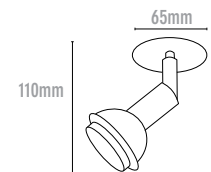

WWW.MASSONFORLIGHT.COM.AU

EMAIL: SALES@MASSONFORLIGHT.COM.AU

MASSON
FOR LIGHT

LED