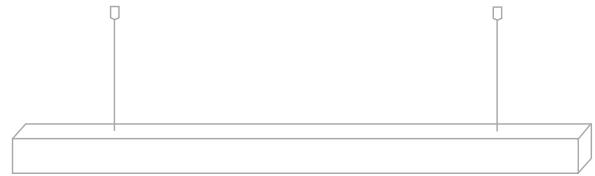

1601i FLUORO T5

- FEATURES :
- Slimline suspended and surface mounted energy efficient T5 fixtures
 - Includes integral electronic ballast
 - Dimming available via remote ballast on special order
 - Ideal for commercial, retail, residential and hospitality applications

- COLOURS :
- BLACK -2
 - SILVER -6

CODE

1601i21
1601i28
1601i35

WATTAGE

1 X 21W
1 X 28W
1 X 35W

LAMP TYPE

T5
T5
T5

DIMENSIONS

895mm x 68mm x 40mm x 1500mm drop*
1195mm x 68mm x 40mm x 1500mm drop*
1495mm x 68mm x 40mm x 1500mm drop*

*note: suspensions shown are maximum and are adjustable