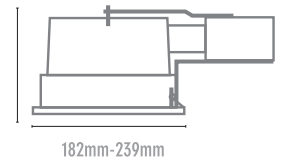

COLOURS : WHITE -3

DOWNLIGHTS 240V

CODE

DLG209
DLG218
DLG226

WATTAGE

2 X 9W
2 X 18W
2 X 26W

LAMP TYPE

PL
PLC
PLC

DIMENSIONS

100mm x 182mm-163mm cutout
120mm x 239mm- 220mm cutout
120mm x 239mm- 220mm cutout
100mm/120mm

WWW.MASSONFORLIGHT.COM.AU

EMAIL: SALES@MASSONFORLIGHT.COM.AU

MASSON
FOR LIGHT