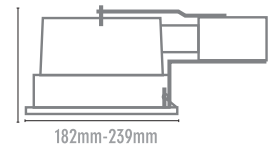

DIMENSIONS

100mm x 182mm- 163mm cutout
120mm x 239mm- 220mm cutout
120mm x 239mm- 220mm cutout
100mm/120mm