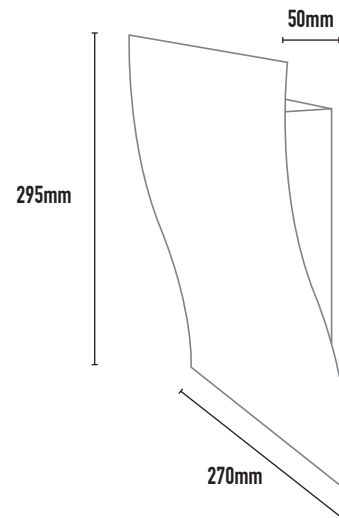

CURVA WALL LIGHT

- FEATURES:**
- Australian designed & manufactured
 - Wall up or downlight
 - Aluminium body
 - Powder coat finish
 - Dulux S energy saving lamp
 - Non dimmable
 - Ideal for residential, hospitality and commercial applications

COLOURS:

	Black	-2
	White	-3
	Silver	-6

CODE	WATTAGE	LAMP TYPE	DIMENSIONS
CUR7	1 x 7W	G23 DULUX S	50mm x 270mm x 295mm
CUR9	1 x 9W	G23 DULUX S	50mm x 270mm x 295mm