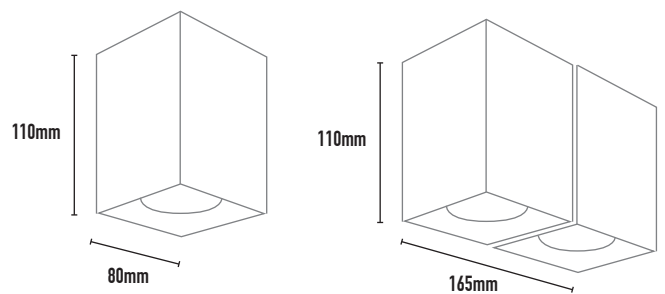

MONDO BLOK MINI GU10

- FEATURES:**
- Australian designed & manufactured
 - Fixed surface mount downlight
 - Extruded aluminium body
 - Ideal for residential, hospitality and commercial applications

- COLOURS:**
- Black -2
 - White -3
 - Silver -6
 - Custom -5

CODE	WATTAGE	LAMP TYPE	DIMENSIONS
MBC111	1 X 5W-10W	PAR16 240V GU10 LED	110mm x 80mm x 80mm
MBC112	2 X 5W-10W	PAR16 240V GU10 LED	110mm x 80mm x 165mm

*note: trio and quattro versions available