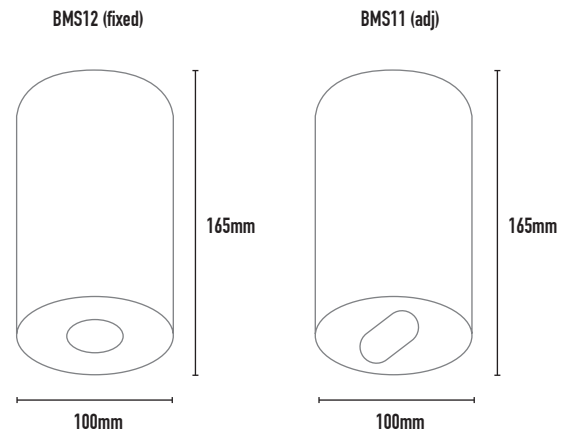

BEAMA SURFACE GU10

- FEATURES:**
- Australian designed & manufactured
 - Surface mounted downlight
 - Available in fixed (BMS11) and adjustable (BMS12) versions
 - Low power consumption
 - Multiple lamp options: LED, cfl, halogen
 - Ideal for residential, hospitality and commercial applications

- COLOURS:**
- Black -2
 - White -3
 - Silver -6
 - Custom -5

CODE	WATTAGE	LAMP TYPE	DIMENSIONS
BMS12 (adj)	3W-35W MAX	LED / CFL / HALOGEN	165mm x 100mm
BMS11 (fixed)	3W-35W MAX	LED / CFL / HALOGEN	165mm x 100mm