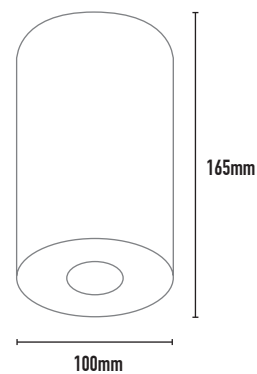

BEAMA SURFACE MR16

- FEATURES:**
- Australian designed & manufactured
 - Surface mounted downlight with integral electronic transformer
 - Available in fixed (BMS31) and adjustable (BMS32) versions
 - 12v MR16 base for LED or ALU Halogen
 - Ideal for residential, hospitality and commercial applications

COLOURS:

	Black	-2
	White	-3
	Silver	-6
	Custom	-5

BMS31 (fixed)

BMS32 (adj)

CODE	WATTAGE	LAMP TYPE	DIMENSIONS
BMS32 (adj)	4W-35W MAX	LED / ALU HALOGEN	165mm x 100mm
BMS31 (fixed)	4W-35W MAX	LED / ALU HALOGEN	165mm x 100mm