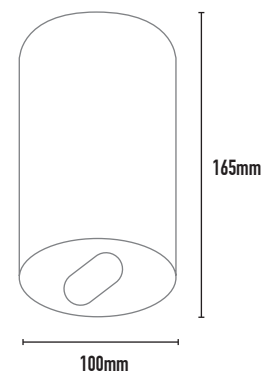

BEAMA SURFACE MR16

- FEATURES:**
- Australian designed & manufactured
 - Surface mounted downlight with integral electronic transformer
 - Available in fixed (BMS31) and adjustable (BMS32) versions
 - 12v MR16 base for LED or ALU Halogen
 - Ideal for residential, hospitality and commercial applications

COLOURS:

	Black	-2
	White	-3
	Silver	-6
	Custom	-5

BMS31 (fixed)

BMS32 (adj)

CODE	WATTAGE	LAMP TYPE	DIMENSIONS
BMS32 (adj)	4W-35W MAX	LED / ALU HALOGEN	165mm x 100mm
BMS31 (fixed)	4W-35W MAX	LED / ALU HALOGEN	165mm x 100mm