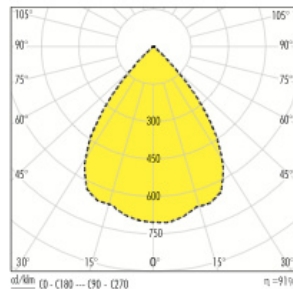

COLOURS :

■	BLACK	-2
□	WHITE	-3
■	SILVER	-6

LED COLOURS :

PHILIPS FORTIMO TWISTABLE 1100LM.
Twistable 1100 lm. 20W/830 (3000K)
With integral LED driver

CODE

MSW-D4118-3K

Please nominate
colour temperature

WATTAGE

20W

DIMENSIONS

140mm x 140mm x 190mm depth- 127mm x 127mm cutout